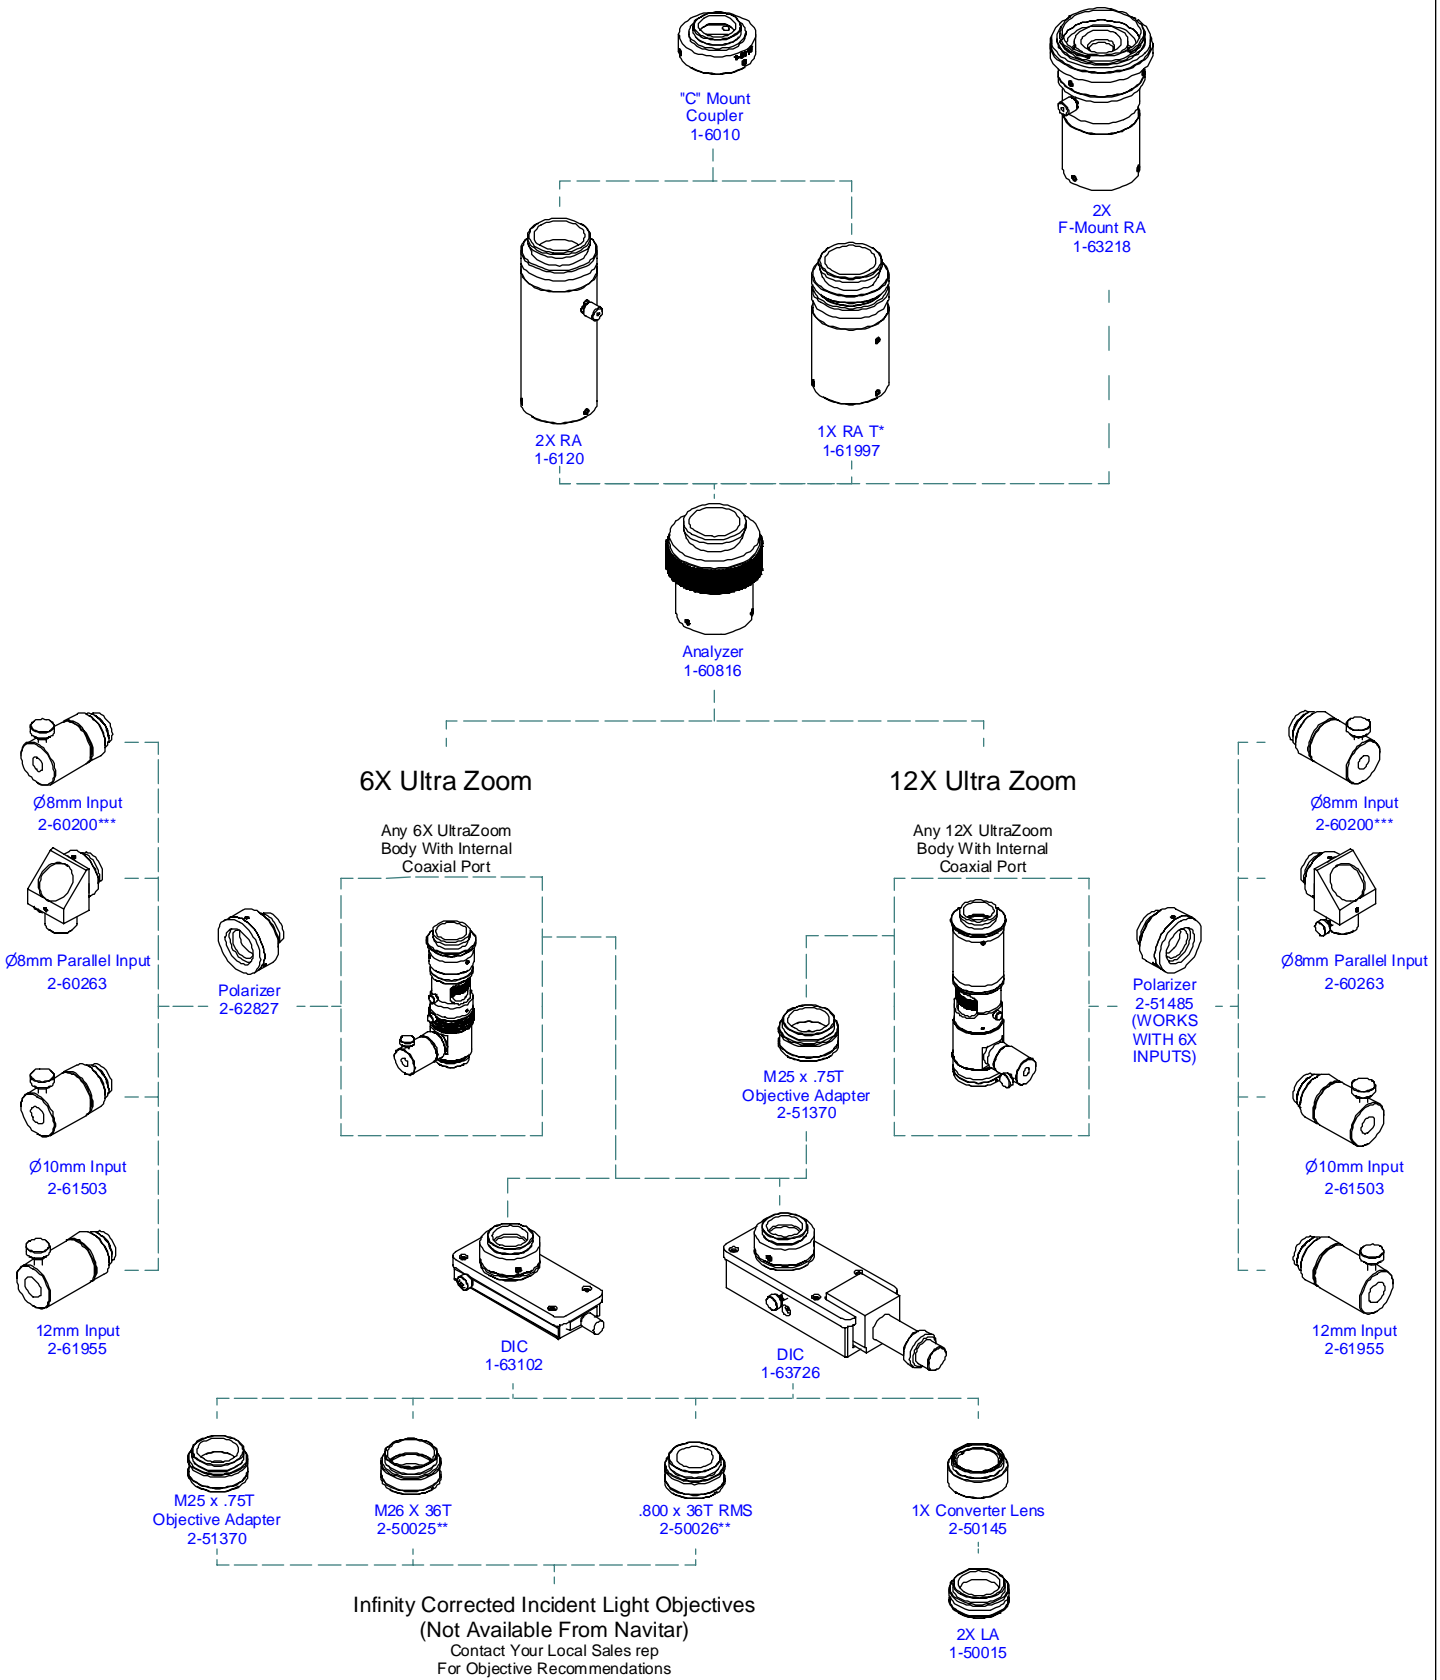

Differential Interference Contrast System Diagram

*T = Tele

** Included With 12X UltraZooms

*** Included With Manual 6000 UltraZooms

[Click to Request Additional Information](#)